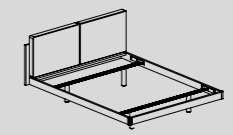

Letto INUIT 2 Cuscini

Pannello testata e giroletto melaminico