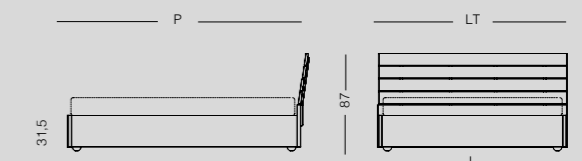

Giroletto BOX

Giroletto BOX

L	LT	P	Rete/Materasso	Codice
145	148	211	140 x 195	LT28F4A
165	168	211	160 X 195	LT28F5A
185	188	211	180 X 195	LT28F6A

Giroletto BOX CON CONTENITORE

L	LT	P	Rete/Materasso	Codice
145	148	211	140 x 195	LT29F4A
165	168	211	160 X 195	LT29F5A
185	188	211	180 X 195	LT29F6A