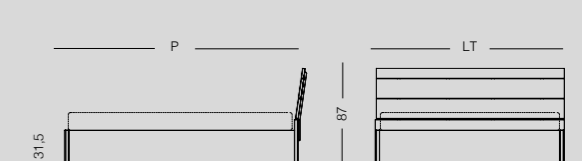

Giroletto BOX

Giroletto BOX

L	LT	P	Rete/Materasso	Codice
145	148	211	140 x 195	LT28G4A
165	168	211	160 X 195	LT28G5A
185	188	211	180 X 195	LT28G6A

Giroletto BOX CON CONTENITORE

L	LT	P	Rete/Materasso	Codice
145	148	211	140 x 195	LT29G4A
165	168	211	160 X 195	LT29G5A
185	188	211	180 X 195	LT29G6A