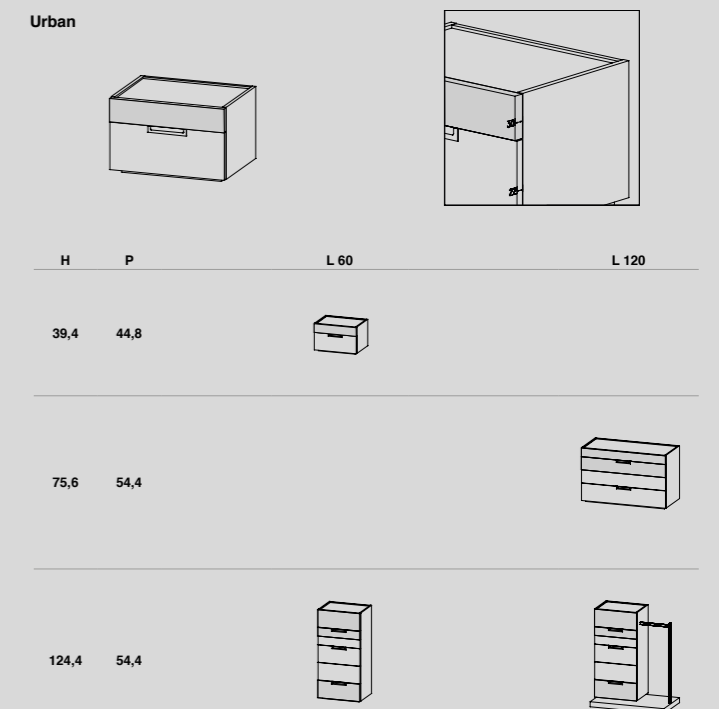

Gruppo 35

Puro e semplice. I contenitori "Gruppo35" sono l'emblema della semplicità, un volume geometrico caratterizzato da una maniglia minimale. Il loro stile essenziale rende gradevole il loro abbinamento con qualsiasi gruppo letto a cui li si affianchi, diventando protagonisti della zona notte.

Pure and simple. The "Gruppo35" containers are the emblem of simplicity, a geometric volume characterized by a minimal handle. Their essential style makes them pleasant to combine with any bed group to which they are placed side by side, becoming the protagonists of the sleeping area.

Gruppo 35

Club

La collezione Club definisce la sua forza espressiva nella variabilità degli spessori dei frontali e la sua originalità nell'accostare dei materiali cromatici e materici differenti. Club è versatile anche nelle altezze dei capienti cassetti adatti a contenere in perfetto ordine il loro contenuto.

The Club collection defines its expressive strength in the variability of the thickness of the fronts and its originality in the combination of different chromatic and material materials. Club is also versatile in the heights of the capacious drawers suitable for containing their contents in perfect order.

Club

Flat

I volumi compatti di Flat e le sue linee minimali sono valorizzate dal perimetro esterno che raccoglie i frontali. Dai frontali dei cassetti emerge lateralmente la maniglia verticale a tutta altezza che regala all'insieme un effetto di tridimensionalità di volumi funzionale.

The compact volumes of Flat and its minimal lines are enhanced by the external perimeter that collects the fronts. From the drawer fronts the full-height vertical handle emerges laterally, which gives the whole a three-dimensional effect of functional volumes.

Flat

Urban